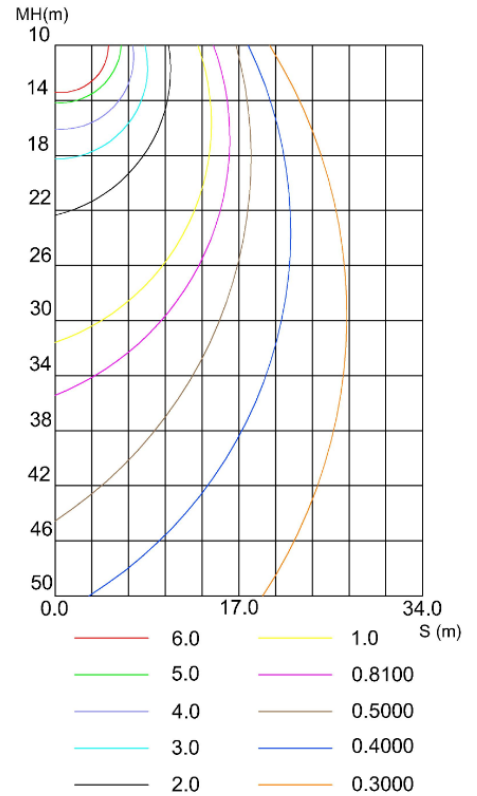

SPECIFICATION

Part No.: NSP-R240-18A

NEWSTAR LED Lighting

Features

- No UV or IR light radiation.
- Easy Installation
- Long lifetime: 50000 hours
- Correlated Color Temperature:2700-6500K
- AC100~240 V input.
- Working Voltage: DC18-24V
- LED type: 2835SMD
- Round shaped design
- CE, RoHS Certified

C0 PLANE ISOLUX DIAGRAM (UNIT:LX)

Technical Specifications

Power	18W	CRI	>80
Lumens	1500lm±10%	Frequency Range	50-60Hz
Fixture efficiency	>0.92	Beam Angle	120°
Power Factor	>0.90	Fixing Ways	Mounting
Light Source	2835SMD	Dimension	Φ240*H14mm
Appearance color	White/Silver	Hole(mm)	Φ220mm
Body& Lampshade	Aluminum Alloy And PC	Warranty	3 years