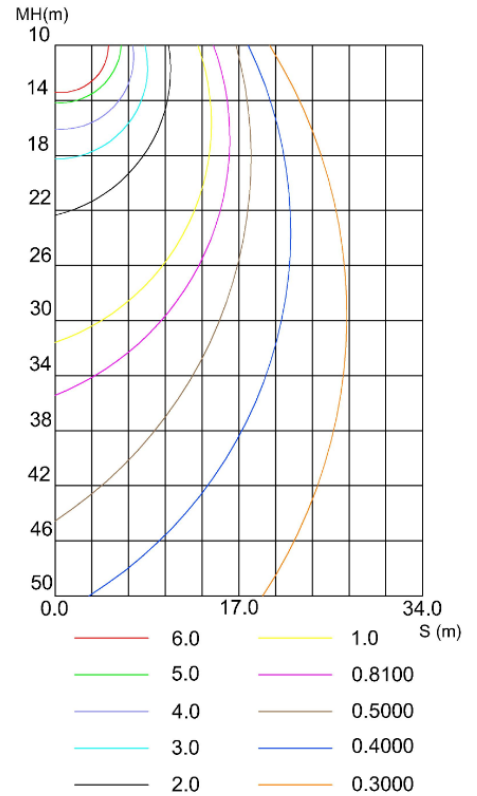

SPECIFICATION

Part No.: NSP-R300-24A

NEWSTAR LED Lighting

Features

- No UV or IR light radiation.
- Easy Installation
- Long lifetime: 50000 hours
- Correlated Color Temperature:2700-6500K
- AC100~240 V input.
- Working Voltage: DC18-24V
- LED type: 2835SMD
- Round shaped design
- CE, RoHS Certified

C0 PLANE ISOLUX DIAGRAM (UNIT:LX)

Technical Specifications

Power	24W	CRI	>80
Lumens	1900lm±10%	Frequency Range	50-60Hz
Fixture efficiency	>0.92	Beam Angle	120°
Power Factor	>0.90	Fixing Ways	Mounting
Light Source	2835SMD	Dimension	Φ300*14mm
Appearance color	White/Silver	Hole(mm)	Φ280mm
Body& Lampshade	Aluminum Alloy And PC	Warranty	3 years