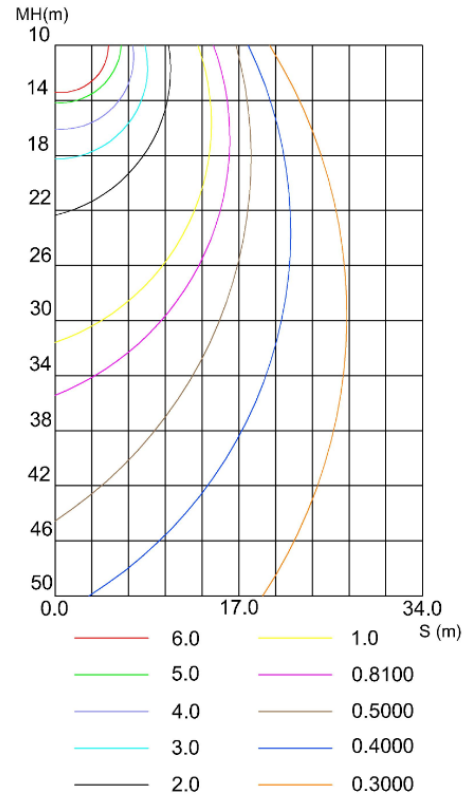

SPECIFICATION

Part No.: NSP-S110A

NEWSTAR LED Lighting

Features

- No UV or IR light radiation.
- Easy Installation
- Long lifetime: 50000 hours
- Correlated Color Temperature:2700-6500K
- AC100~240 V input.
- Working Voltage: DC18-24V
- LED type: 2835SMD
- Square shaped design
- CE, RoHS Certified

C0 PLANE ISOLUX DIAGRAM (UNIT:LX)

Technical Specifications

Power	4W	CRI	>80
Lumens	300lm±10%	Frequency Range	50-60Hz
Fixture efficiency	>0.85	Beam Angle	120°
Power Factor	>0.80	Fixing Ways	Mounting
Light Source	2835SMD	Dimension	110*110*14mm
Appearance color	White/Silver	Hole(mm)	90*90mm
Body& Lampshade	Aluminum Alloy And PC	Warranty	3 years